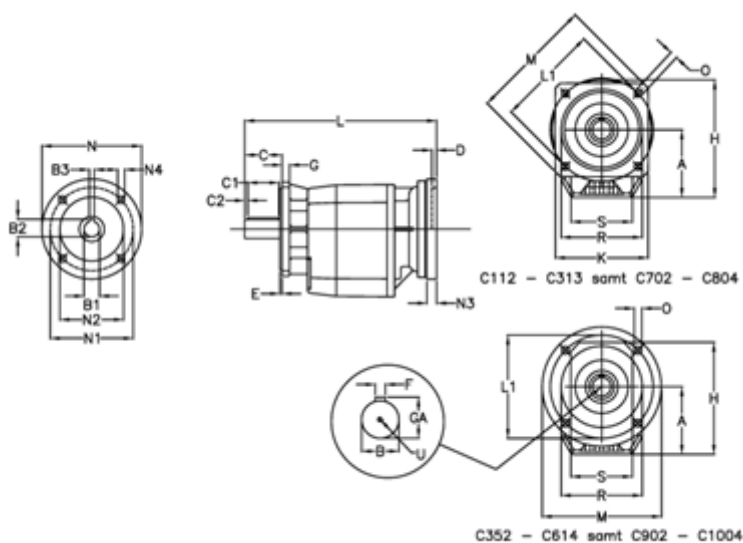

Article number: 40600706592440

Description: Helical gearbox
C703F-65,9-P100B5

Measures

A = 208.0	D = 4.5	L1 = 300	R = 262
B = 60	E = 5	M = 350	S = 250
B1 = 28	F = 18	N = 250	U = M20x42
B2 = 31.3	G = 17	N1 = 215	
B3 = 8	GA = 64.0	N2 = 180	
C = 120	H = 358.0	N3 = 0	
C1 = 90	K = 300	N4 = M12x16	
C2 = 15	L = 483.0	O = 18.0	